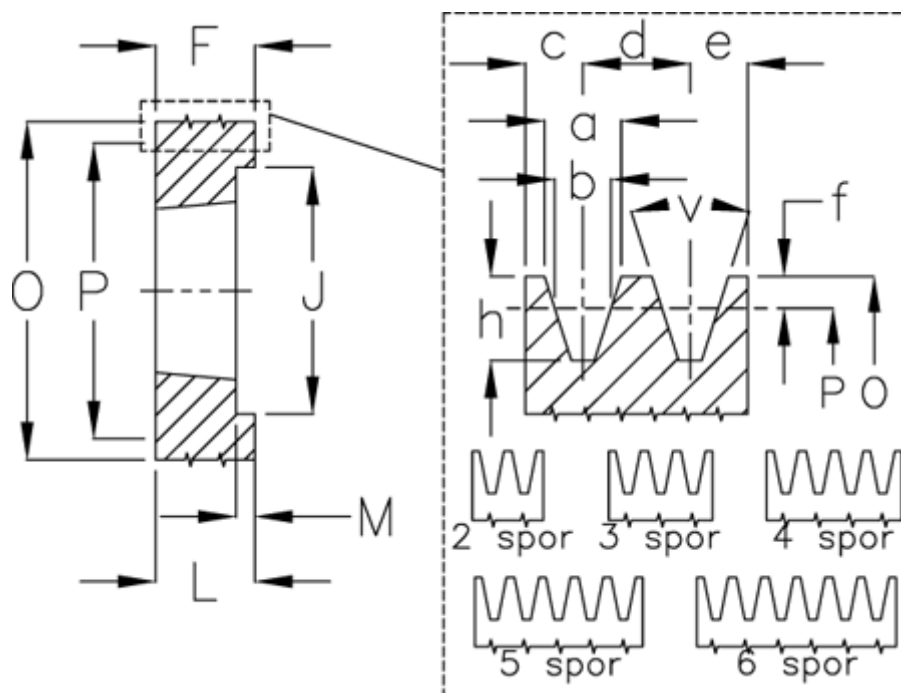

Article number: 604110022404

Description: V-belt pulley SPA 224/4 TL3020

Measures

a	= 12.7	For bush	= 3020	P	= 224
b	= 11.0	h	= 13.8	Type	= SPA
Bush ζ max	= 75	J	= 189	v	= 38 grader
c	= 10.0	K	= -		
d	= 15	L	= 51		
e	= 10.0	m	= 14.0		
f	= 2.8	Number of ribs	= 4		
F	= 65	O	= 229.5		